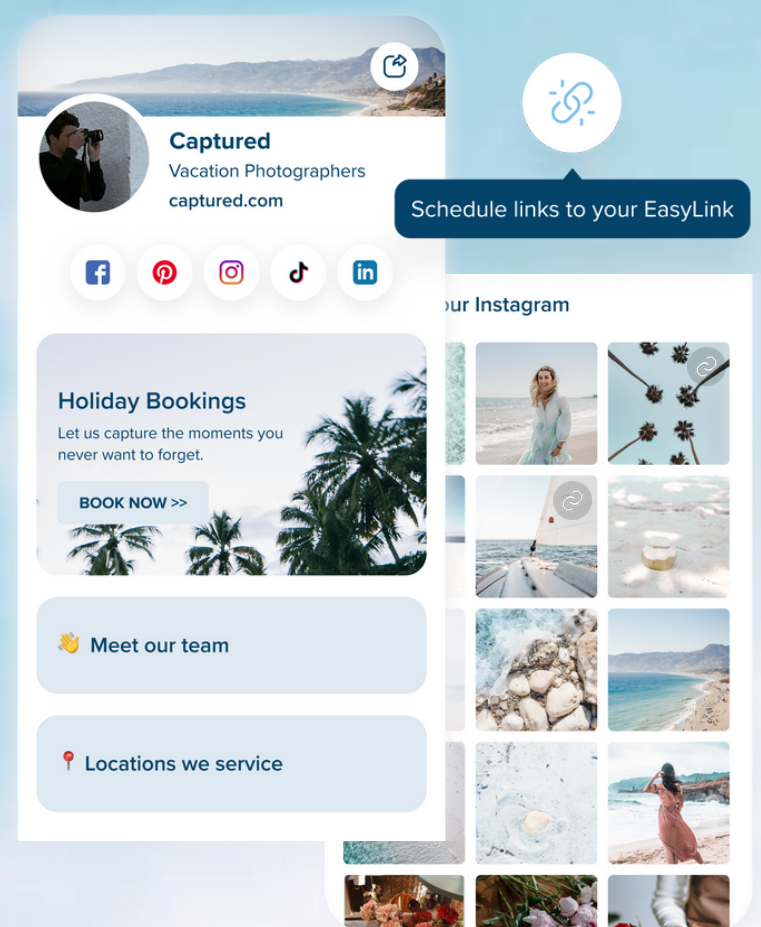

@PLANNTHTAT